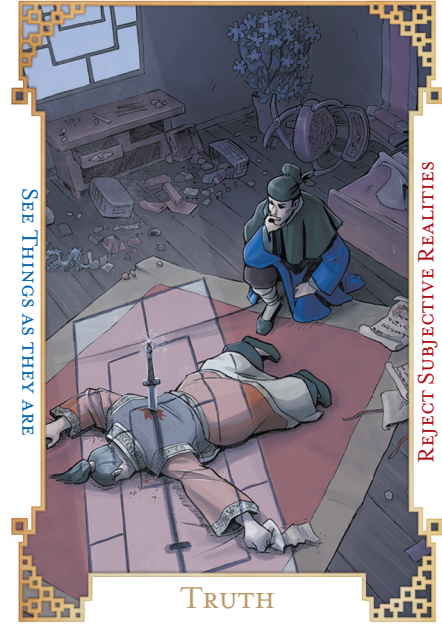

The Deck of Fate, the Fate logo, and the Evil Hat Productions logo are trademarks of Evil Hat Productions, LLC.

SWORN TO THE CAUSE

BLINDED BY ALLEGIANCE

LOYALTY

HEART WITHOUT FEAR

RECKLESS ENDANGERMENT

COURAGE