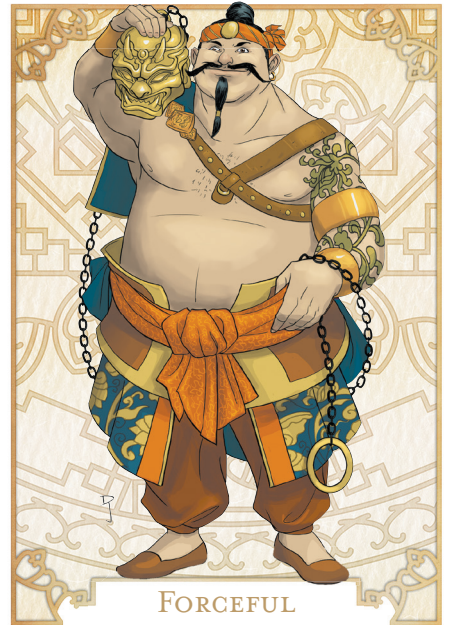

FOR A GREATER CAUSE

OVEREXTENDING

PUNISH THE WICKED

SEEKING VENGEANCE

DRIVEN TO INDEPENDENCE

DISREGARD FOR OTHERS